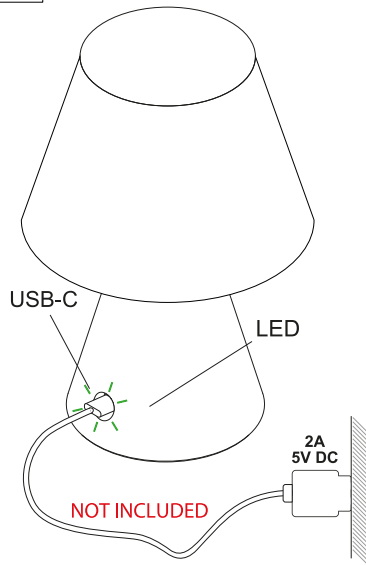

1

WARNING

ONLY FOR:
5V - E27
LED BULBS

2

10% 40% 100%

1 2 3
24H 16H 8H
10% 40% 100%

5H
100%

3

CHARGING

4

CHARGING

How to replace the battery

Comment remplacer la batterie
So ersetzen Sie die Batterie
Cómo cambiar la batería
Come sostituire la batteria

Size	18650
Battery Chemistry	Li - ion
Battery	Rechargeable
Voltage	3.7 V
Min Capacity mAh	From 2000 up to 5000 mAh
Battery Version	Flat top
Circuit Protective	Unprotected
Height mm	65 mm
Diameter mm	18,5 mm