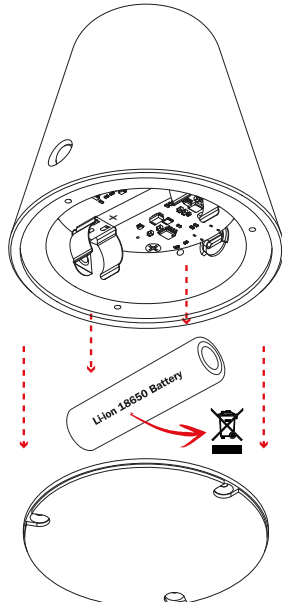

1

WARNING

ONLY FOR:
5V - E27
LED BULBS

2

10% 40% 100%

1 2 3
24H 16H 8H
10% 40% 100%

5H
100%

3

CHARGING

4

CHARGING

How to replace the battery

Comment remplacer la batterie
So ersetzen Sie die Batterie
Cómo cambiar la batería
Come sostituire la batteria

Size	18650
Battery Chemistry	Li - ion
Battery	Rechargeable
Voltage	3.7 V
Min Capacity mAh	From 2000 up to 5000 mAh
Battery Version	Flat top
Circuit Protective	Unprotected
Height mm	65 mm
Diameter mm	18,5 mm