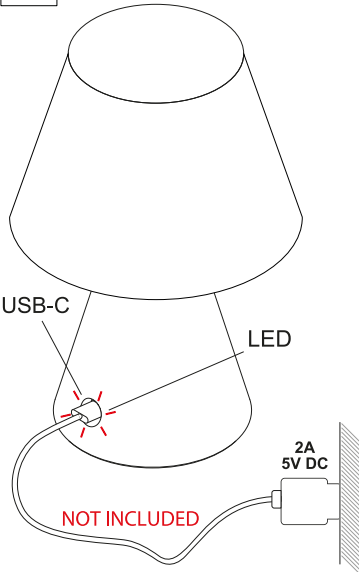

1

WARNING

ONLY FOR:
5V - E27
LED BULBS

2

10% 40% 100%

1 2 3
24H 16H 8H
10% 40% 100%

5H
100%

3

CHARGING

4

CHARGING

How to replace the battery

Comment remplacer la batterie
So ersetzen Sie die Batterie
Cómo cambiar la batería
Come sostituire la batteria

Size	18650
Battery Chemistry	Li - ion
Battery	Rechargeable
Voltage	3.7 V
Min Capacity mAh	From 2000 up to 5000 mAh
Battery Version	Flat top
Circuit Protective	Unprotected
Height mm	65 mm
Diameter mm	18,5 mm