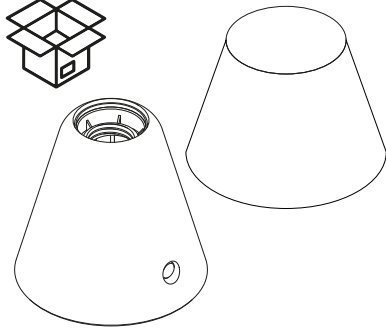

ARTICOLO -
CABLESS11-..

ca creative cables

MOSAIC S.p.A.
Lungo Dora P. Colletta n.113/9
10153 - Torino (TO) ITALY
www.creative-cables.com
Made in Italy

1xMAX 4 W E27
5V DC
Cl. III IP20

UNBOXING

NOT INCLUDED

1

WARNING

ONLY FOR:
5V - E27
LED BULBS

2

10% 40% 100%

1 2 3
24H 16H 8H
10% 40% 100%

5H
100%

3

CHARGING

4

CHARGING

How to replace the battery

Comment remplacer la batterie
So ersetzen Sie die Batterie
Cómo cambiar la batería
Come sostituire la batteria

Size	18650
Battery Chemistry	Li - ion
Battery	Rechargeable
Voltage	3.7 V
Min Capacity mAh	From 2000 up to 5000 mAh
Battery Version	Flat top
Circuit Protective	Unprotected
Height mm	65 mm
Diameter mm	18,5 mm