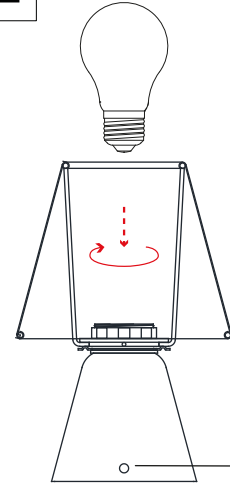

1

WARNING

ONLY FOR:
5V - E27
LED BULBS

2

10% 40% 100%

1 2 3
24H 16H 8H
10% 40% 100%

5H
100%

3

CHARGING

4

CHARGING

How to replace the battery

Comment remplacer la batterie
So ersetzen Sie die Batterie
Cómo cambiar la batería
Come sostituire la batteria

Size	18650
Battery Chemistry	Li - ion
Battery	Rechargeable
Voltage	3.7 V
Min Capacity mAh	From 2000 up to 5000 mAh
Battery Version	Flat top
Circuit Protective	Unprotected
Height mm	65 mm
Diameter mm	18,5 mm