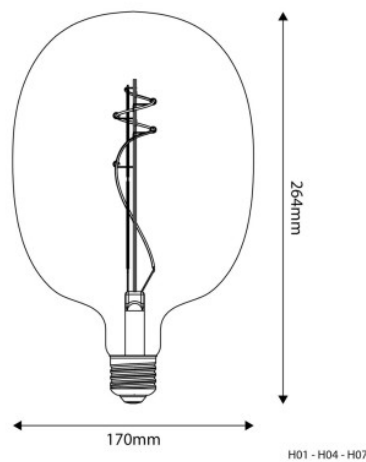

Diameter: 170 mm
Length: 264 mm
Volt: 220/240V
Watt: 8,5W
Energy class: F
Light colour: 2200 K
Brightness: 806 Lm
Dimmable: Yes

Dimmable with led dimmer IGBT.

To choose your dimmer: for your dimmer consider both maximum and minimum power threshold, because when the regulated power is lower than the minimum rating, the Light bulb can flicker and / or be damaged.