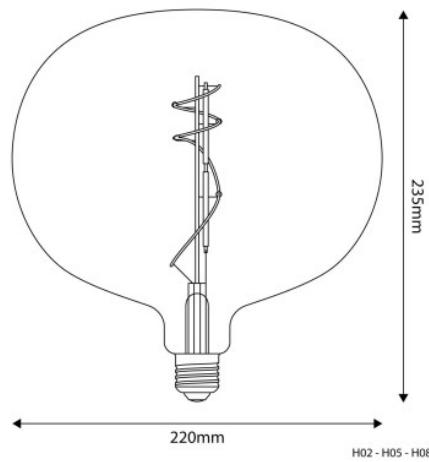

Fitting: E27
Diameter: 220 mm
Length: 235 mm
Volt: 220/240V
Watt: 8,5W
Energy class: F
Light colour: 2200 K
Brightness: 806 Lm
Dimmable: Yes

Dimmable with led dimmer IGBT.

To choose your dimmer: for your dimmer consider both maximum and minimum power threshold, because when the regulated power is lower than the minimum rating, the Light bulb can flicker and / or be damaged.