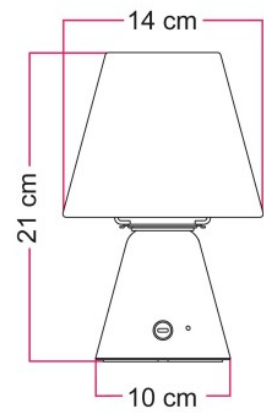

## Data Sheet

The portable and rechargeable LED Cabless11 lamp with lampshade is composed by:

Base for Cabless11 lamp in selected finish:

- Measurements: Ø 100 mm, h 98 mm
- Fitting: E27 max 4W
- Nominal voltage: 5V
- Class: III
- CE Quality Mark

RECHARGEABLE BATTERY Li - ion 18650		
	Size	18650
	Battery Chemistry	Li - ion
	Battery	Rechargeable
	Voltage	3.7 V
	Min Capacity mAh	3350 mAh
	Battery Version	Flat top
	Circuit Protective	Unprotected
	Height mm	65 mm
	Diameter mm	18,5 mm